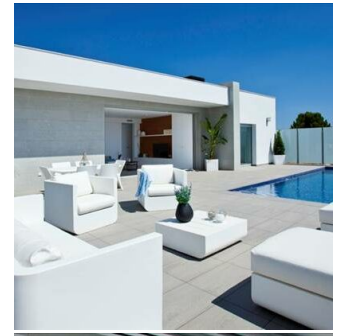

REF: 22-4564

€1,060,000

Cumbre del Sol - Villa

🛏 4 Bedrooms

🚿 3 Bathrooms

🏠 Build: 211m²

📐 Plot: 812m²

Description

A Luminous designer villa on two floors, located in a quiet residential area with magnificent sea views, in Lirios Design- Cumbre del Sol Residential Resort, Benitachell.

Villa SIROS XL is designed to take the best advantage of the sunlight all year round, filling the villa with light. The residence is accessed through a porch directly ... (enquire for further details)