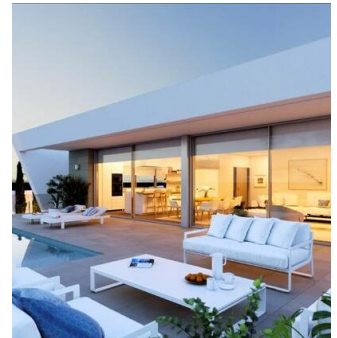

REF: 22-4577

€677,000

Cumbre del Sol - Villa

3 Bedrooms

2 Bathrooms

Build: 145m²

Description

Lirios Design is a development of modern style detached villas designed on outstanding plots within the Cumbre del Sol residential estate, in Benitachell, between Javea and Moraira, on the North Costa Blanca.

To enable our customers to have a house adapted to their lifestyles and their personal tastes, we have created different internal ... (enquire for further details)