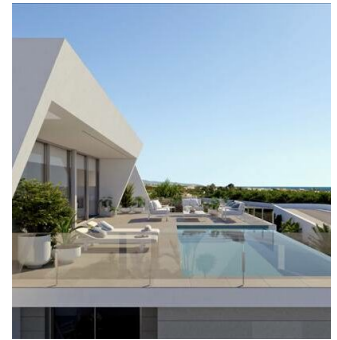

REF: 22-4577

€677,000

Cumbre del Sol - Villa

3 Bedrooms

2 Bathrooms

Build: 145m²

Description

Lirios Design is a development of modern style detached villas designed on outstanding plots within the Cumbre del Sol residential estate, in Benitachell, between Javea and Moraira, on the North Costa Blanca.