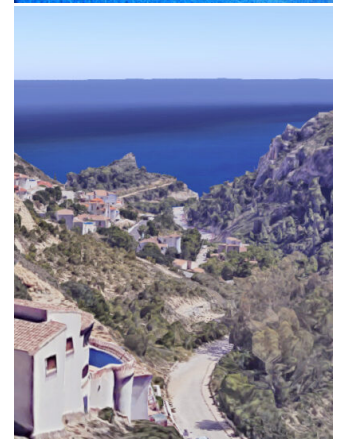

REF: 22-5250

€485,000

Benitachell - Villa