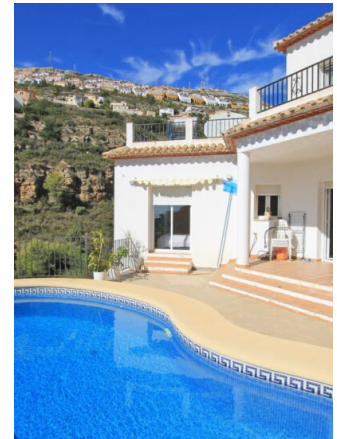

REF: 22-5250

€485,000

Benitachell - Villa